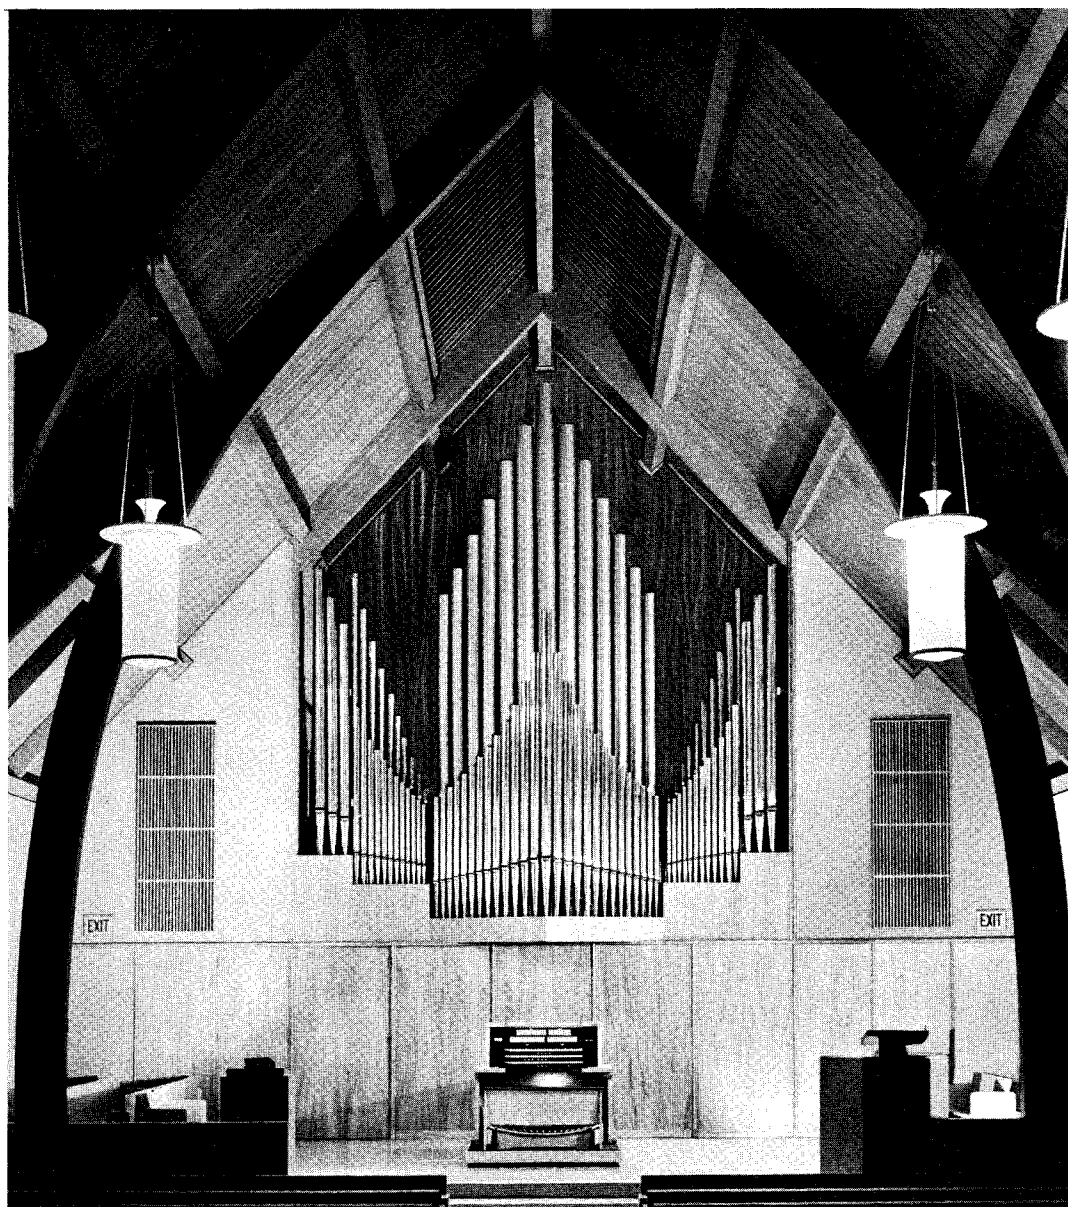

SCHLICKEK ORGAN CO., INC.

Buffalo, New York 14217

WHITTIER COLLEGE MEMORIAL CHAPEL
Whittier, California

S P E C I F I C A T I O N

GREAT ORGAN	POSITIV ORGAN	SWELL ORGAN	PEDAL ORGAN
16' Quintadena	8' Gedeckt	8' Rohrfloete	16' Principal (Ext.)
8' Principal	8' Quintadena (Ext.)	8' Dolce	16' Subbass
8' Spitzfloete	4' Rohrfloete	8' Voix Celeste (Tenor C)	16' Quintadena (Gt.)
4' Octave	2' Principal	4' Gemshorn	8' Octave
4' Quintadena (Ext.)	1-1/3' Larigot	2-2/3' Nazard	8' Quintadena (Gt.)
2' Hohlfloete	III-IV Scharf	2' Waldfloete	4' Choralbass
IV-V Mixture	8' Krummhorn	1-3/5' Tierce (Tenor C)	4' Quintadena (Gt.)
	Tremolo	III-IV Mixture	III Mixture
	Zimbelstern	8' Trumpet	16' Posaune
		Tremolo	8' Trumpet (Ext.)
			4' Krummhorn (Pos).