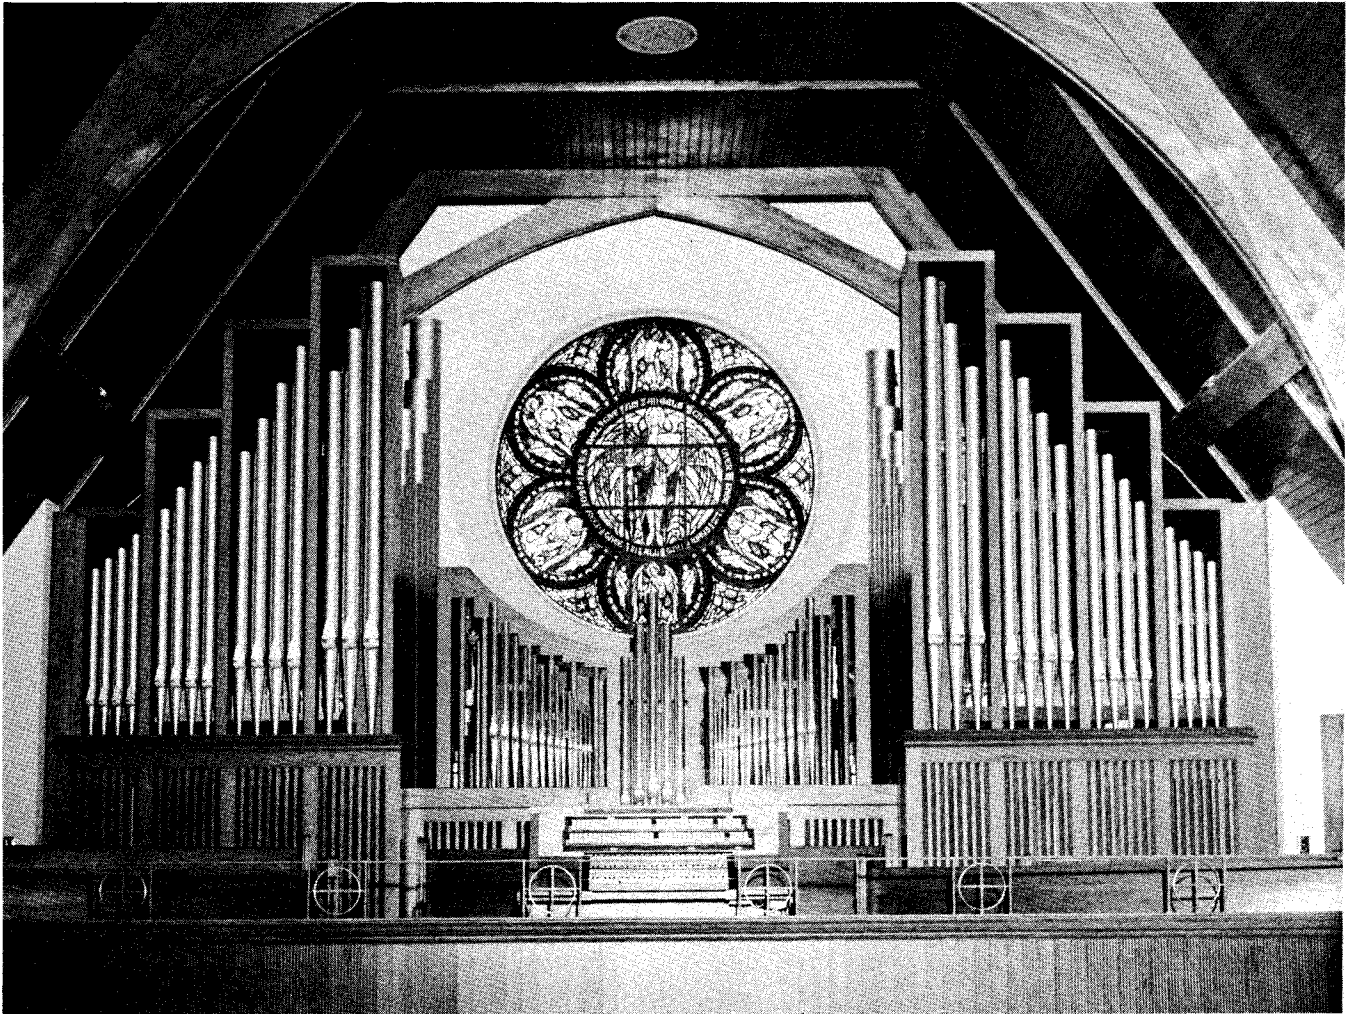

SCHLICKER ORGAN CO., INC.

Buffalo 17, New York

SAINT MICHAEL'S CATHEDRAL
(Episcopal)
Boise, Idaho

S P E C I F I C A T I O N

GREAT ORGAN

16' Quintadena
8' Principal
8' Spitzfloete
8' Quintadena (ext.)
4' Octave
4' Hohlfloete
2' Octave
VI Mixture
8' Trumpet