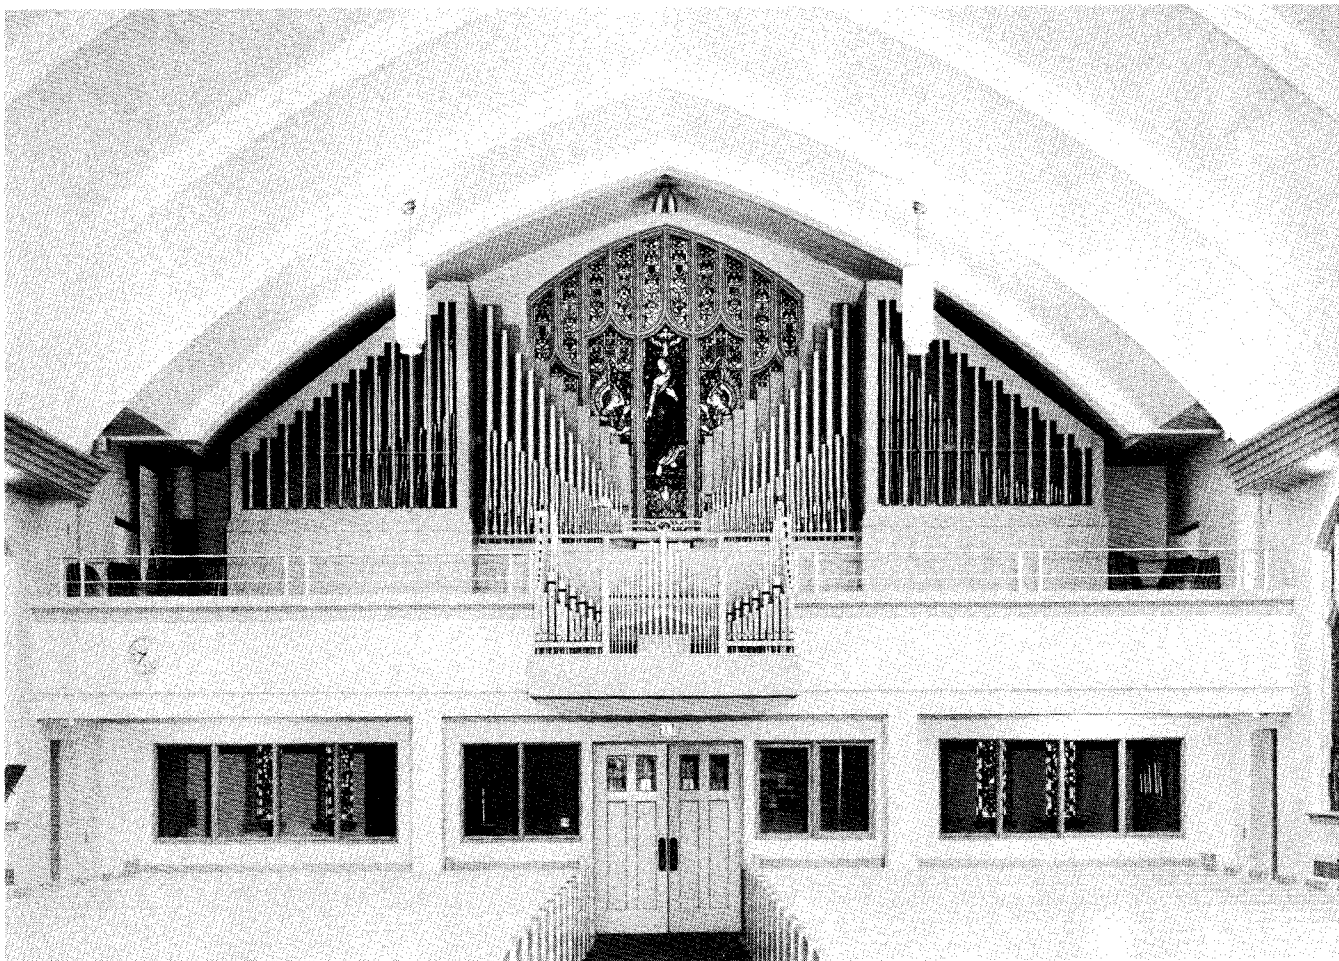

SCHLICHER ORGAN CO., INC.

Buffalo 17, New York

EDISON PARK LUTHERAN CHURCH

Chicago, Illinois

S P E C I F I C A T I O N

GREAT ORGAN

8' Principal
8' Quintadena
4' Octave
2' Nachthorn
V Mixture
Chimes

POSITIV ORGAN