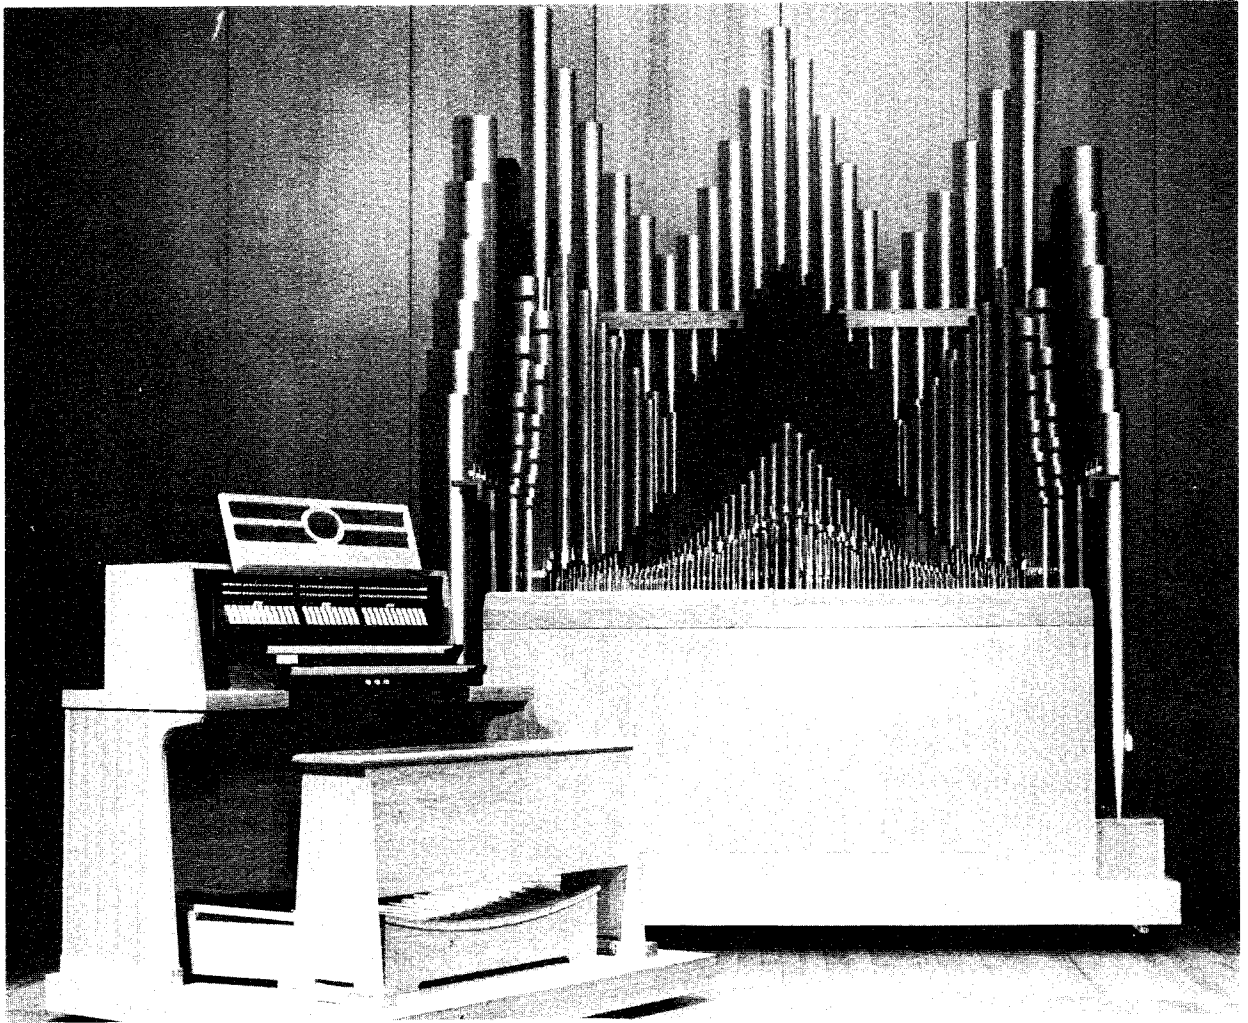

SCHLICKER ORGAN CO., INC.

Buffalo 17, New York

THE SEMI-PORTABLE ORGAN
for
The Auditorium
CONCORDIA SENIOR COLLEGE
Fort Wayne, Indiana

SPECIFICATION

GREAT ORGAN	POSITIV ORGAN	PEDAL ORGAN
8' Principal	8' Salicional	16' Untersatz
8' Gedeckt	8' Quintadena	8' Principal
8' Salicional	4' Rohrflöte	8' Gedeckt
4' Octave	2' Octavin	8' Salicional
4' Quintadena	2' Quintadena	4' Octave
2 2/3' Nasat	1 3/5' Tierce	4' Quintadena
2' Rohrflöte	1 1/3' Larigot	2' Rohrflöte
1 3/5' Tierce	1' Siffloete	II Rauschquint
II-III Mixture	Tremolo	16' Fagott
8' Fagott		8' Fagott
4' Schalmey		4' Fagott

This organ has nine basic registers, plus the additional ranks of the independent mixture. These registers, when used together, form a moderate sized straight organ chorus.

Since the auditorium is used for many other activities, in addition to musical programs, both organ and console are mounted on separate platforms with rollers. These platforms make it possible to locate the console and organ anywhere on the stage, or they can be moved completely off the stage.