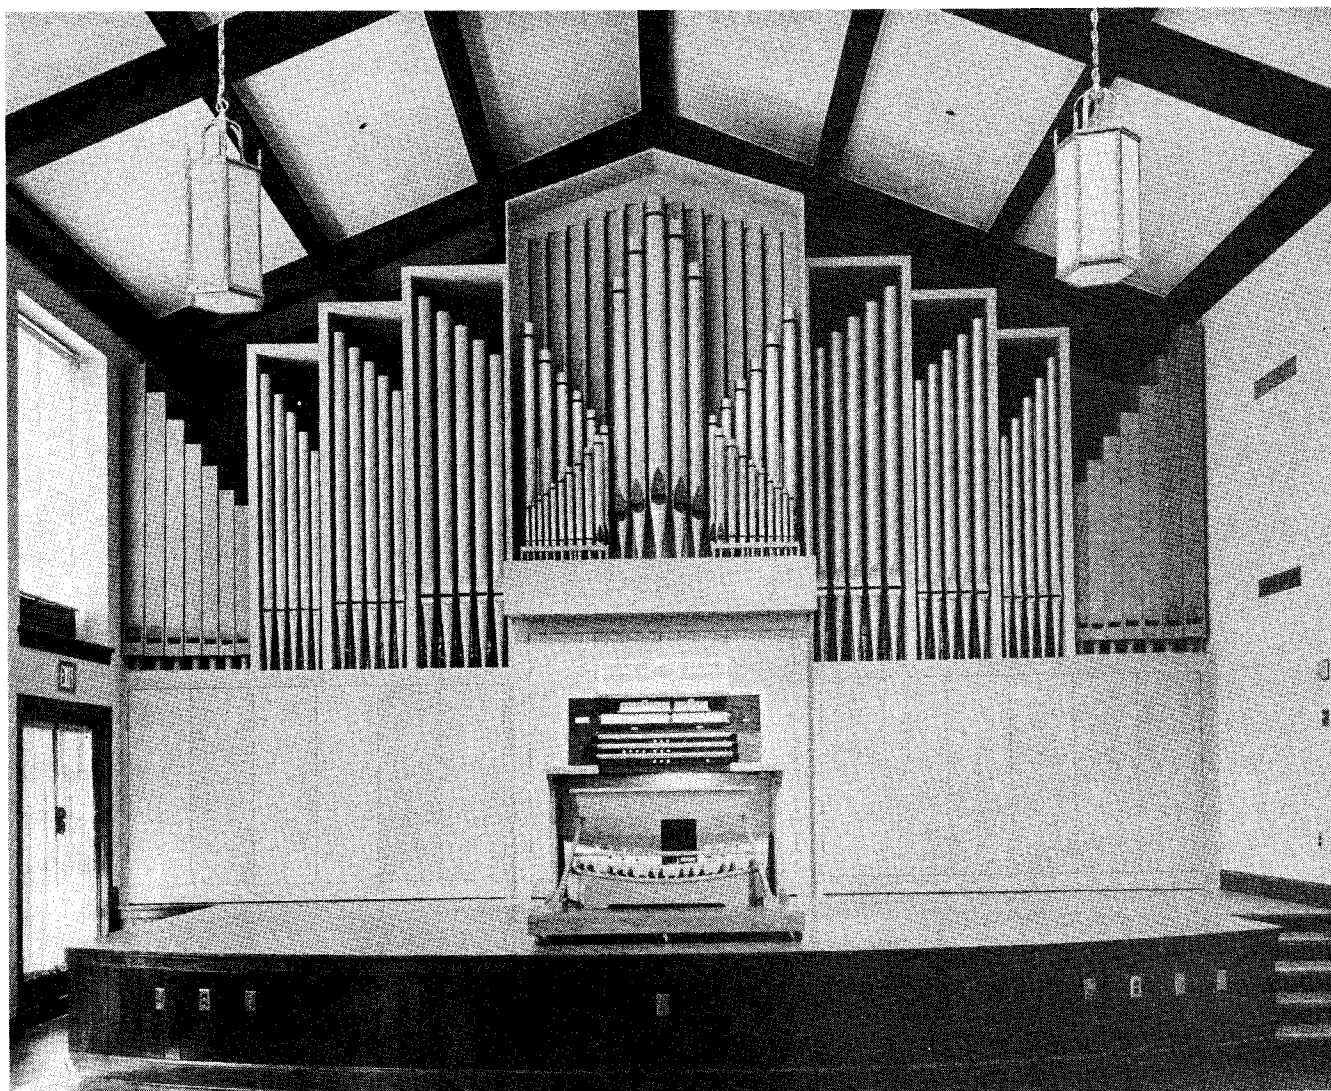

SCHLICHER ORGAN CO., INC.

Buffalo 17, New York

SOUTHERN BAPTIST THEOLOGICAL SEMINARY

Louisville, Kentucky

SPECIFICATION

GREAT ORGAN	POSITIV ORGAN	SWELL ORGAN	PEDAL ORGAN
16' Quintadena (ext.)	8' Gedeckt	8' Rohrfloete	16' Subbass
8' Principal	4' Rohrfloete	8' Salicional	16' Quintadena (Gt.)
8' Spillfloete	2' Principal	8' Celeste	8' Principal
8' Quintadena	1-1/3' Larigot	4' Gemshorn	8' Flachfloete
4' Octave	II Sesquialtera	2' Waldfloete	8' Gedeckt (ext.)
4' Quintadena (ext.)	III Scharf	1' Siffloete	4' Principal (ext.)
2-2/3' Nasat	Tremolo	IV Mixture	4' Quintadena (Gt.)
2' Hohlfloete		16' Dulzian (ext.)	2' Octave (ext.)
IV Mixture		8' Krummhorn	II Rauschpfeife
8' Trumpet		Tremolo	16' Fagott
			16' Dulzian (Sw.)
			8' Trumpet (ext.)
			4' Krummhorn (Sw.)