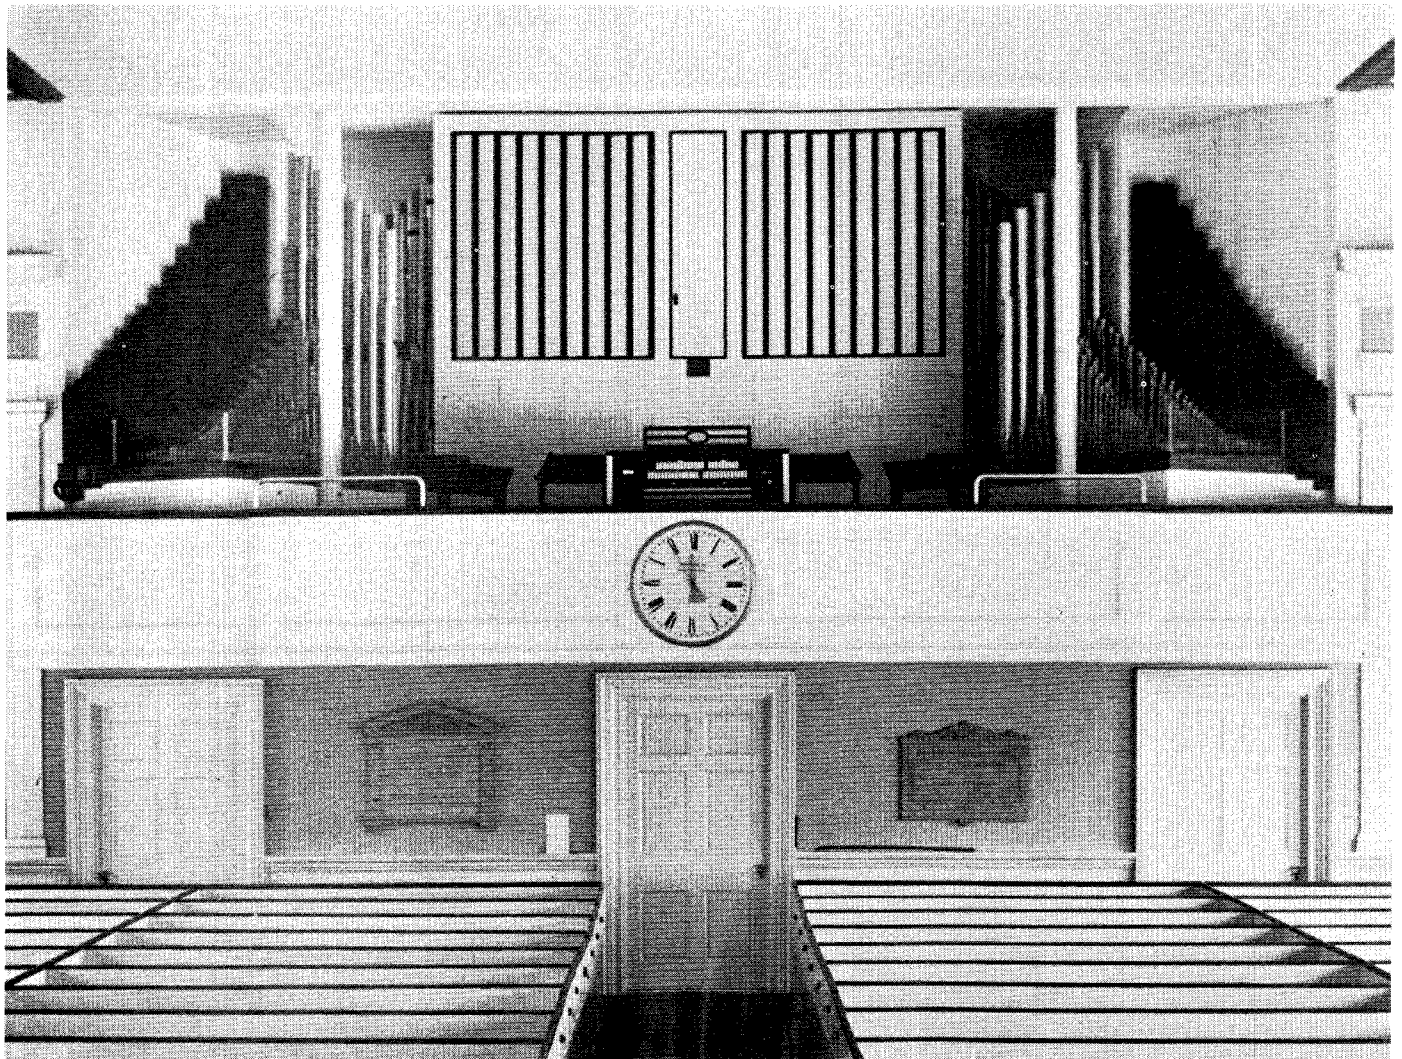

SCHLICKEK ORGAN CO., INC.

Buffalo 17, New York

THE FIRST PARISH CHURCH
(Unitarian)
Milton, Massachusetts

SPECIFICATION

GREAT ORGAN	POSITIV ORGAN	SWELL ORGAN	PEDAL ORGAN
16' Quintadena	8' Gedeckt	8' Rohrfloete	16' Subbass
8' Principal	4' Rohrfloete	8' Salicional	16' Quintadena (Gt.)
8' Spitzfloete	2' Principal	8' Voix Celeste	8' Principal
8' Quintadena (ext.)	1 1/3' Larigot	4' Principal	8' Bourdon (ext.)
4' Octave	1' Siffloete	4' Nachthorn	8' Quintadena (Gt.)
4' Spielfloete	III-IV Scharf	2 2/3' Nazard	4' Choralbass
2' Waldfloete	8' Krummhorn	2' Weitprincipal	4' Quintadena (Gt.)
IV-V Mixture	Tremolo	1 3/5' Tierce	2' Nachthorn
		III-IV Mixture	III Mixture
		8' Trompette	16' Contra-Fagott
		4' Schalmey	8' Fagott (ext.)
		Tremolo	4' Schalmey (Sw.)