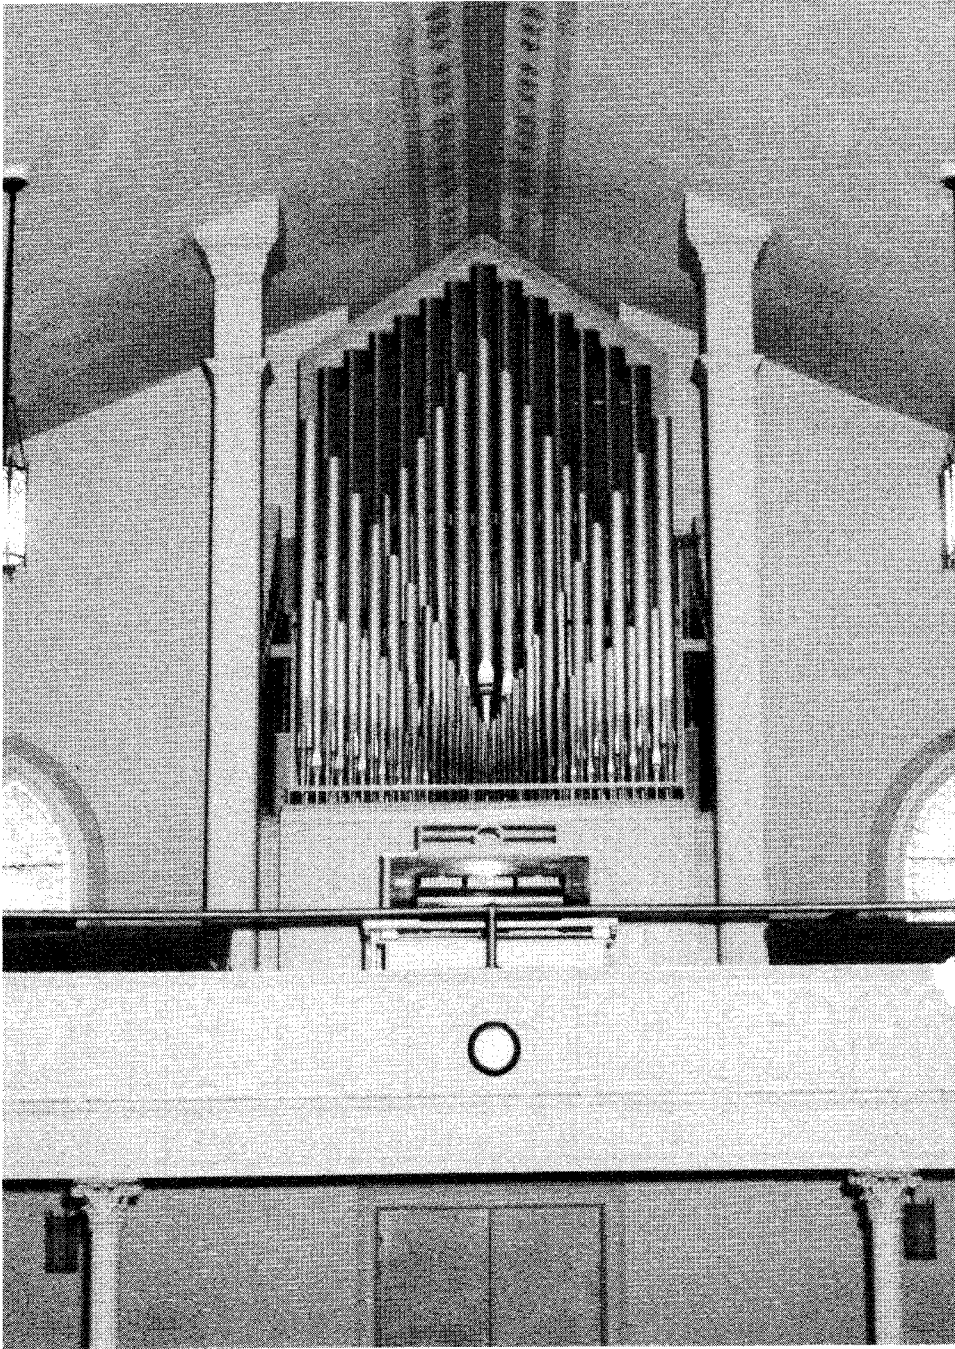

SCHLICKER ORGAN CO., INC.

Buffalo 17, New York

SPECIFICATION

GREAT ORGAN

- 8' Principal
- 8' Rohrfloete
- 4' Octave
- 2' Waldfloete
- IV-V Mixture

SWELL ORGAN

- 8' Gedeckt
- 8' Salicional
- 4' Rohrfloete
- 2 2/3' Nazard
- 2' Principal
- 1 3/5' Tierce
- 8' Fagott
- Tremolo