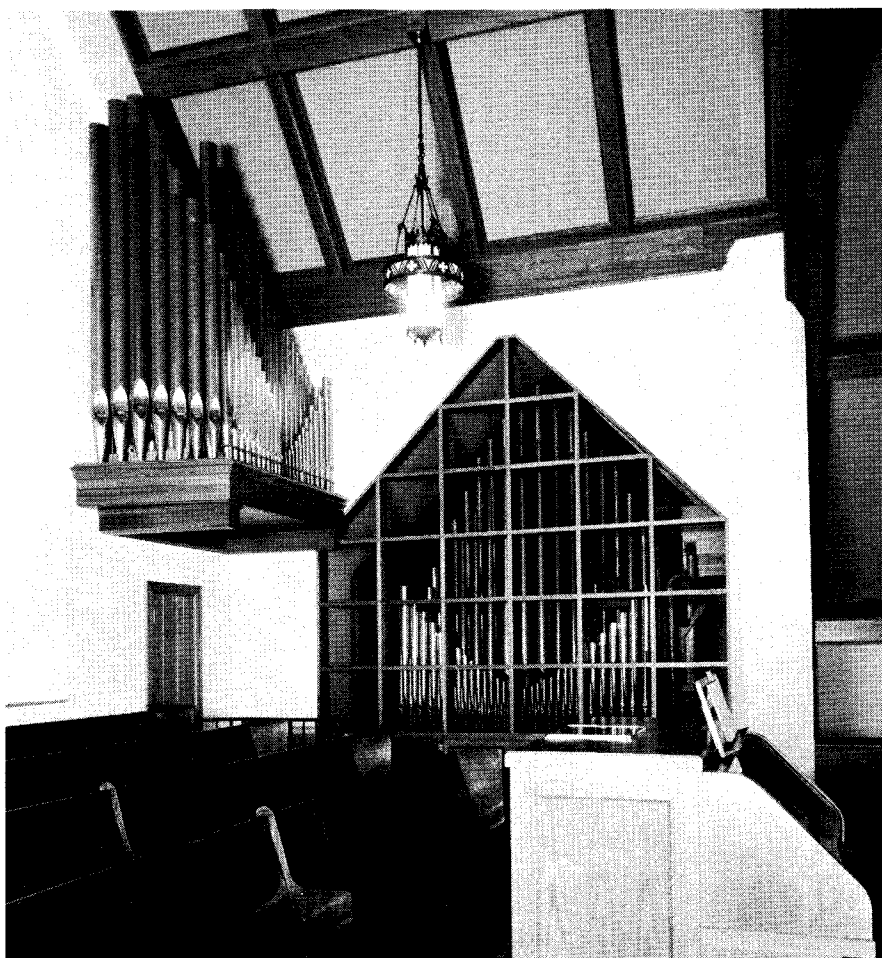

SCHLICKER ORGAN CO., INC.

Buffalo 17, New York

SPECIFICATION

GREAT ORGAN

- 16' Pommer
- 8' Principal
- 8' Spitzfloete
- 4' Octave
- 2' Hohlfloete
- IV Mixture

SWELL ORGAN

- 8' Rohrfloete
- 8' Viola
- 8' Viola Celeste
- 4' Gemshorn
- 2 2/3' Nazard
- 2' Waldfloete
- 1 3/5' Tierce
- IV Mixture
- 16' Dulzian
- 8' Trumpet
- Tremolo

POSITIV ORGAN

- 8' Gedeckt
- 4' Rohrfloete
- 2' Principal
- 1 1/3' Quint
- 1' Siffloete
- IV Scharf
- Tremolo

PEDAL ORGAN

- 16' Bourdon
- 16' Pommer (Gt.)
- 8' Principal
- 8' Quintadena (Gt.)
- 4' Prestant
- 4' Gedeckt (Gt.)
- 2' Gemshorn
- III Mixture
- 16' Posaune
- 8' Trumpet (ext.)

SAINT BENEDICT'S CHURCH (Roman Catholic) Eggertsville, New York