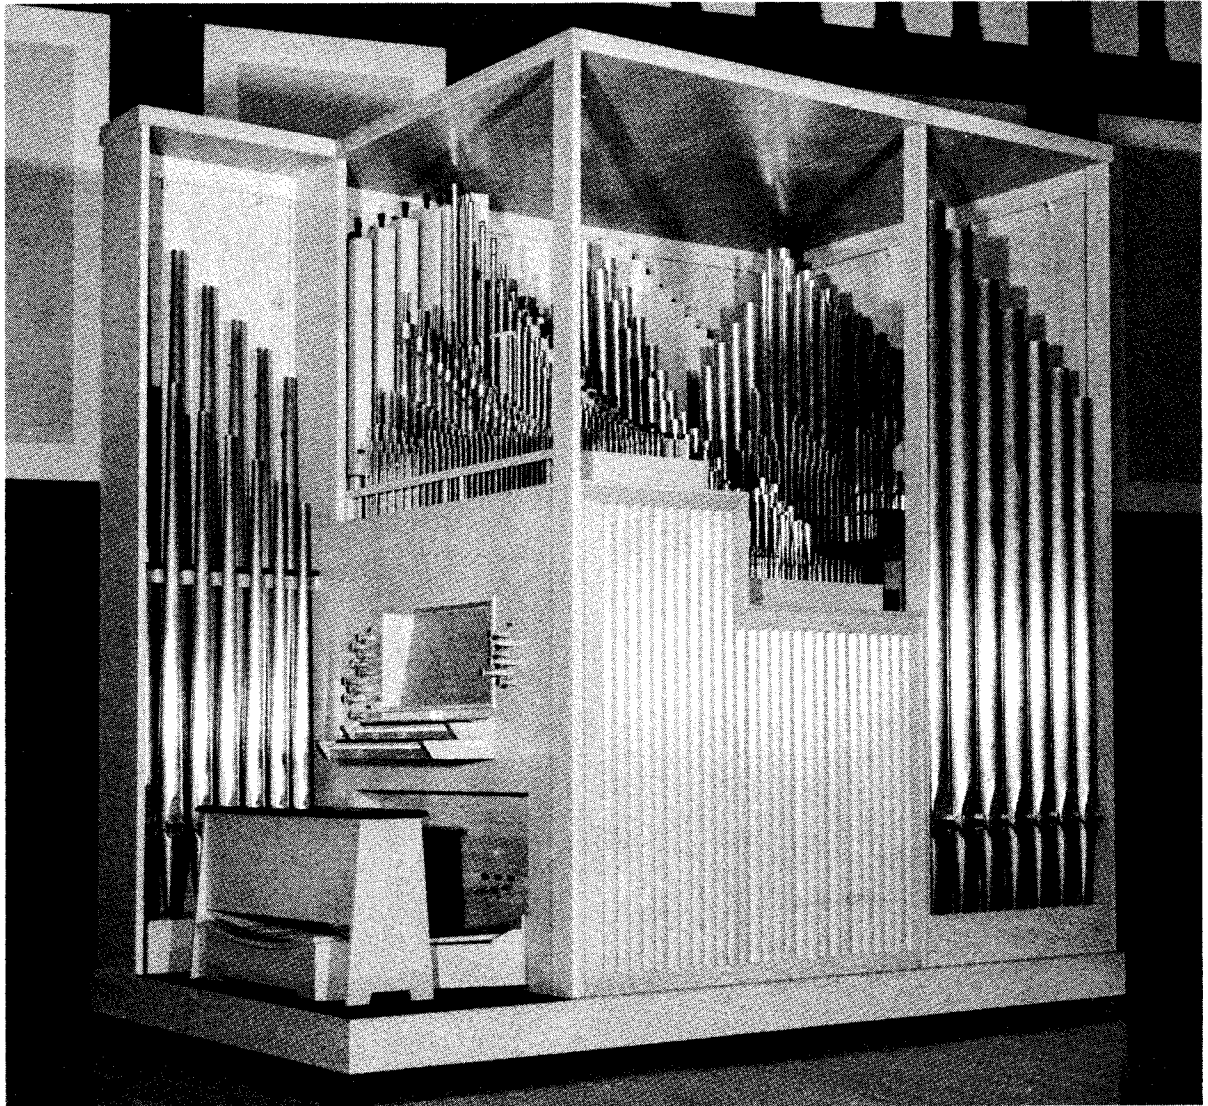

SCHLICHER ORGAN CO., INC.

Buffalo 17, New York

BAILEY HALL CORNELL UNIVERSITY Ithaca, New York

SPECIFICATION

MANUAL I	MANUAL II	PEDAL	COUPLERS
16' Quintadena	8' Holzgedeckt	16' Subbass	Manual I to Pedal
8' Rohrfloete	4' Rohrfloete	8' Gemshorn	Manual II to Pedal
4' Principal	2' Principal	4' Choralbass	Manual II to Manual I
2' Nachthorn	1-3/5' Terz (Tenor F)	III Mixture	
III-IV Mixture	1-1/3' Klein Nasat	16' Contra-Fagott	
8' Trompete	III Scharf		
	8' Krummhorn		
	Tremolo		

This tracker action organ is mounted on a platform and can be moved to different locations on the stage and off stage for storage and practice use.