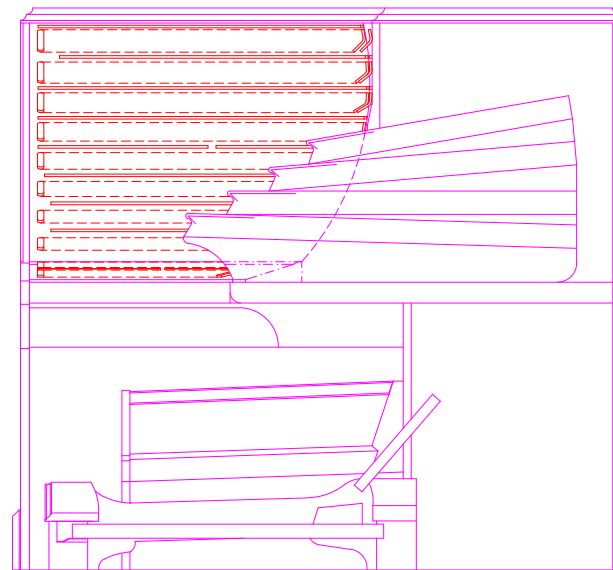

FRONT VIEW

SECTION AT CENTRE

PLAN VIEW

1950 (THIRD) CONSOLE

- CONSOLE SHELL -

CADET CHAPEL UNITED STATES MILITARY ACADEMY WEST POINT, NEW YORK		
SCALE: 2" = 1'-0" DAVID-GEORGE DAUPHINEE 4, JULY, 92	MOLLER <small>INCORPORATED</small> HAGERSTOWN, MD.	A-1945 DRAWING NO. 101