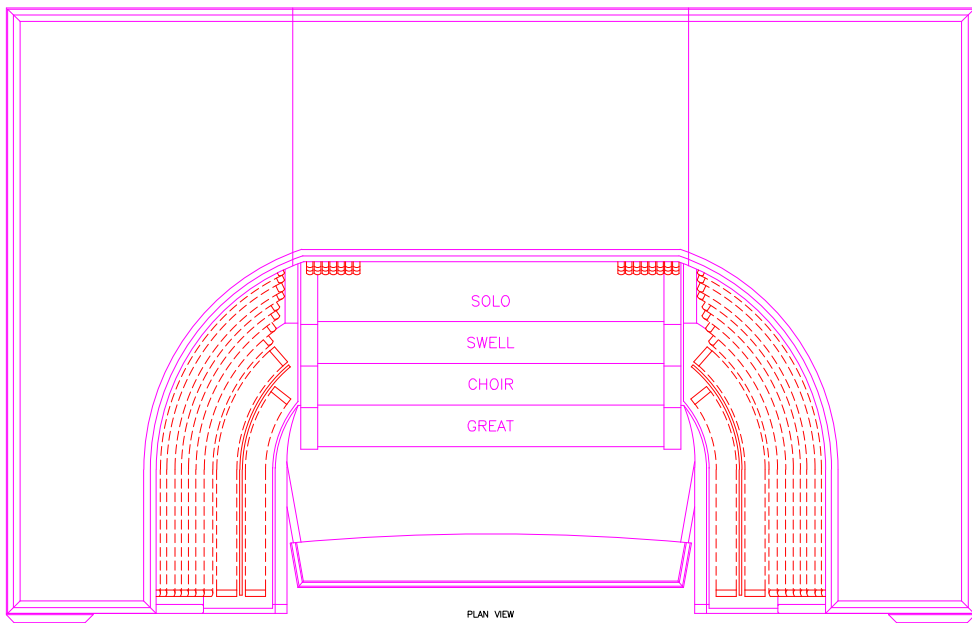

FRONT VIEW

SECTION AT CENTRE

PLAN VIEW

1950 (THIRD) CONSOLE

- CONSOLE SHELL -

CADET CHAPEL UNITED STATES MILITARY ACADEMY WEST POINT, NEW YORK		
SCALE: 2" = 1'-0" DAVID-GEORGE DAUPHINEE 4, JULY, 92	MOLLER <small>INCORPORATED</small> HAGERSTOWN, MD.	A-1945 DRAWING NO. 101