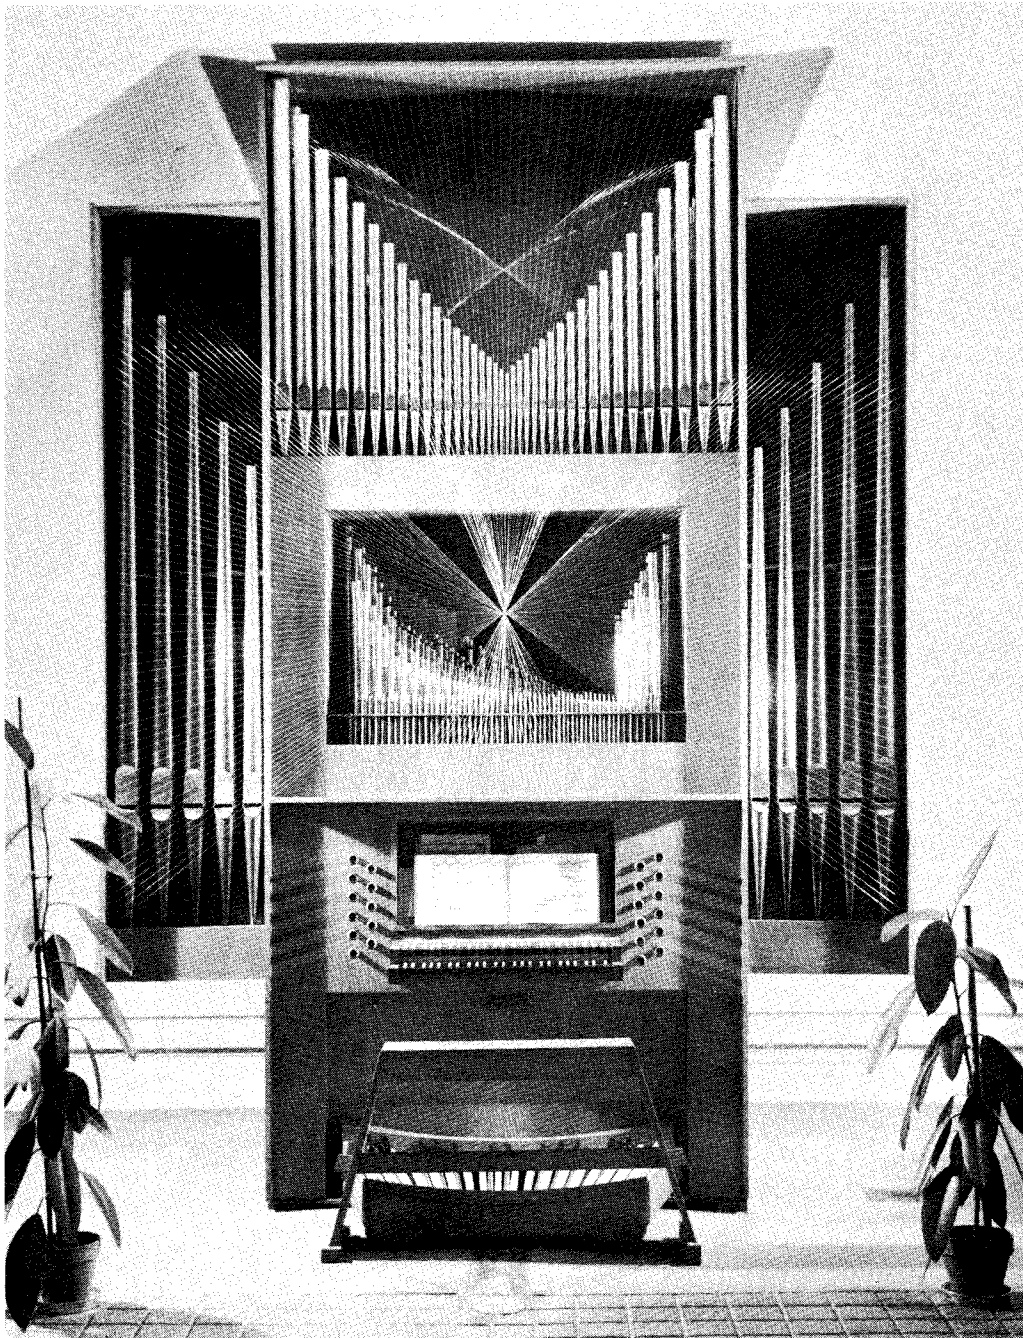

SCHLICKER ORGAN CO., INC.

Buffalo, New York 14217

SPECIFICATION

MANUAL I

- 8' Rohrfloete
- 4' Principal
- 4' Spielfloete
- 2' Blockfloete
- II-III Mixture
- 8' Krummhorn
- Tremolo

MANUAL II

- 8' Gedeckt
- 4' Rohrfloete
- 2' Principal
- 1-3/5' Terz
- 1-1/3' Quint
- II Zimbel
- Zimbelstern

The silver and gold wire sculpture design is by Mr. Lippold.